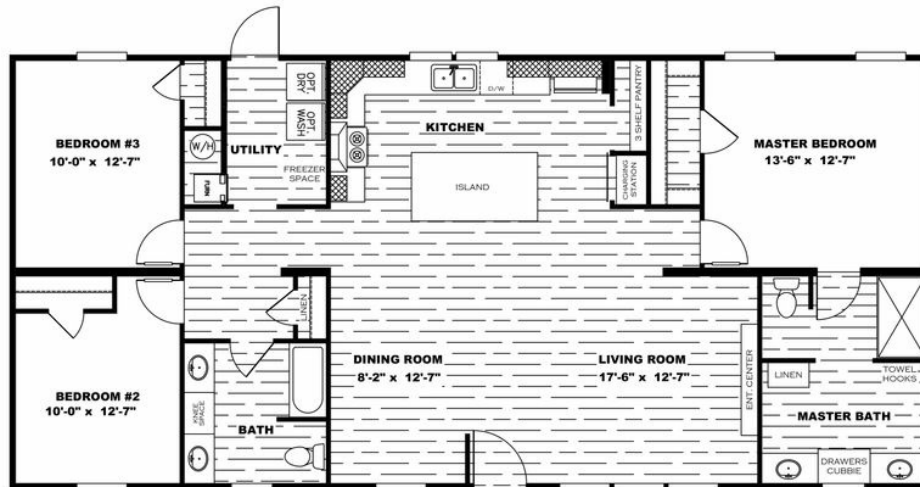

### #18 Country Charm Model number: 34MVP28563AH18

**3 beds • 2 baths • 1568 sq.ft. • 28' width • 56' depth**

Our home building facilities invest in continuous product and process improvements. Plans, dimensions, features, materials, specifications and availability are subject to change without notice or obligation. Renderings and floor plans are representative likenesses of our homes and may differ from the actual homes. We invite you to tour a Home Center near you and inspect the highest value in quality housing available or call (217) 707-6203 to speak with a Home Consultant. Copyright 2017, CMH. All rights reserved.

## #18 Country Charm Model number: 34MVP28563AH18

**3 beds • 2 baths • 1568 sq.ft. • 28' width • 56' depth**

Our home building facilities invest in continuous product and process improvements. Plans, dimensions, features, materials, specifications and availability are subject to change without notice or obligation. Renderings and floor plans are representative likenesses of our homes and may differ from the actual homes. We invite you to tour a Home Center near you and inspect the highest value in quality housing available or call (217) 707-6203 to speak with a Home Consultant. Copyright 2017, CMH. All rights reserved.