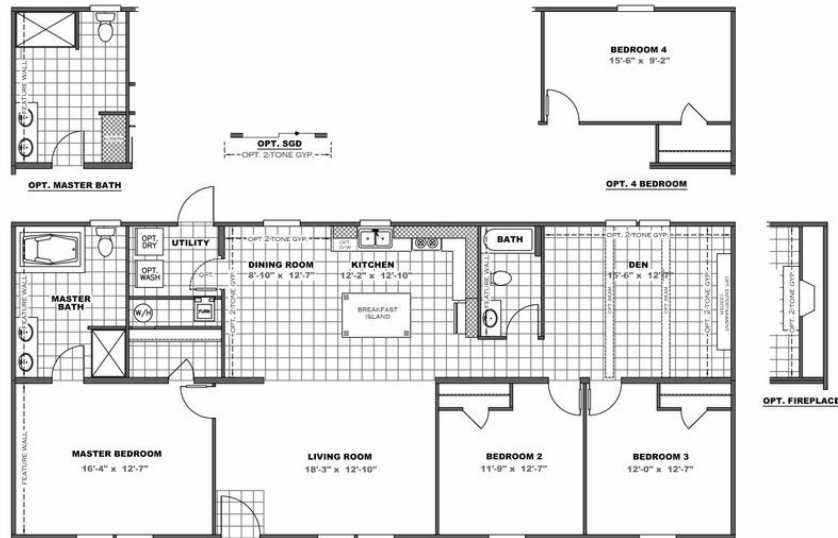

#9 The Haven

#9 The Haven Model number: 34TRA28603BH19
3 beds • 2 baths • 1680 sq.ft. • 28' width • 60' depth

Our home building facilities invest in continuous product and process improvements. Plans, dimensions, features, materials, specifications and availability are subject to change without notice or obligation. Renderings and floor plans are representative likenesses of our homes and may differ from the actual homes. We invite you to tour a Home Center near you and inspect the highest value in quality housing available or call (217) 707-6203 to speak with a Home Consultant. Copyright 2017, CMH. All rights reserved.

#9 The Haven Model number: 34TRA28603BH19

3 beds • 2 baths • 1680 sq.ft. • 28' width • 60' depth

Our home building facilities invest in continuous product and process improvements. Plans, dimensions, features, materials, specifications and availability are subject to change without notice or obligation. Renderings and floor plans are representative likenesses of our homes and may differ from the actual homes. We invite you to tour a Home Center near you and inspect the highest value in quality housing available or call (217) 707-6203 to speak with a Home Consultant. Copyright 2017, CMH. All rights reserved.