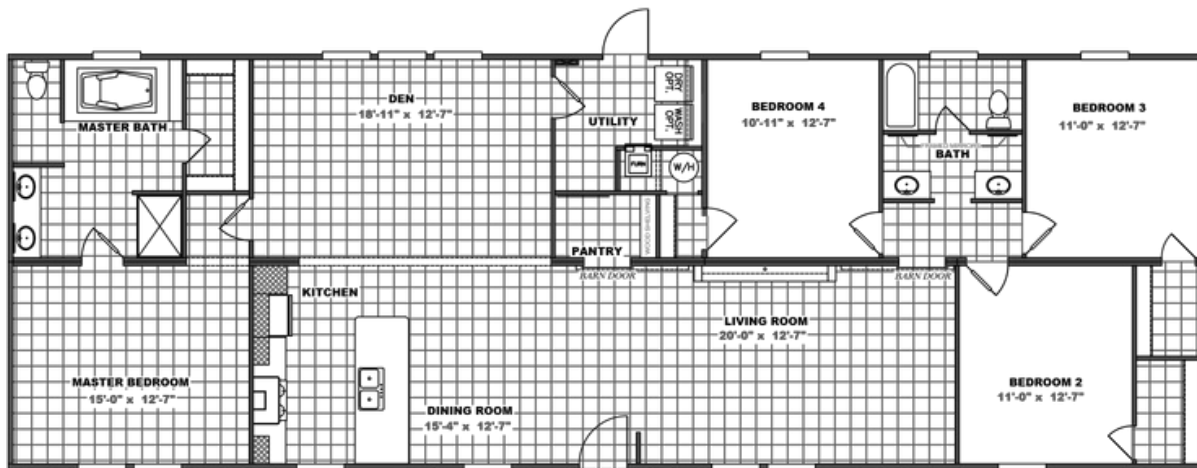

THE BREEZE II

THE BREEZE II Model number: 34SSP28764AH19

4 beds • 2 baths • 2128 sq.ft. • 28' width • 76' depth

Our home building facilities invest in continuous product and process improvements. Plans, dimensions, features, materials, specifications and availability are subject to change without notice or obligation. Renderings and floor plans are representative likenesses of our homes and may differ from the actual homes. We invite you to tour a Home Center near you and inspect the highest value in quality housing available or call (217) 707-6203 to speak with a Home Consultant. Copyright 2017, CMH. All rights reserved.

THE BREEZE II Model number: 34SSP28764AH19

4 beds • 2 baths • 2128 sq.ft. • 28' width • 76' depth

Our home building facilities invest in continuous product and process improvements. Plans, dimensions, features, materials, specifications and availability are subject to change without notice or obligation. Renderings and floor plans are representative likenesses of our homes and may differ from the actual homes. We invite you to tour a Home Center near you and inspect the highest value in quality housing available or call (217) 707-6203 to speak with a Home Consultant. Copyright 2017, CMH. All rights reserved.