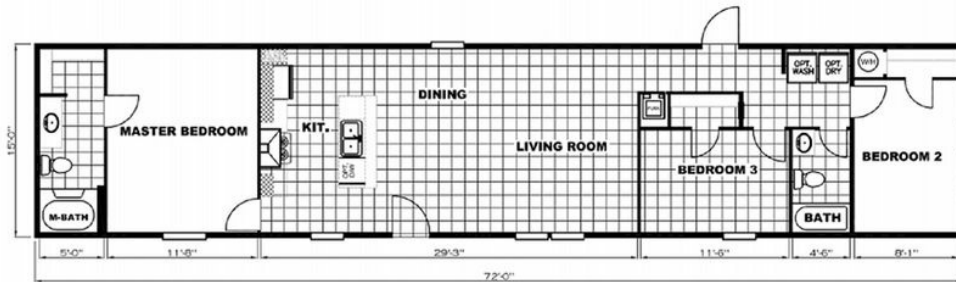

(SPFL

The Breeze - MOVE IN READY @ COTTONWOOD COVE (SPFL

Model number: 22SSP16723AH19

3 beds • 2 baths • 1152 sq.ft. • 16' width • 72' depth

Our home building facilities invest in continuous product and process improvements. Plans, dimensions, features, materials, specifications and availability are subject to change without notice or obligation. Renderings and floor plans are representative likenesses of our homes and may differ from the actual homes. We invite you to tour a Home Center near you and inspect the highest value in quality housing available or call (217) 707-6203 to speak with a Home Consultant. Copyright 2017, CMH. All rights reserved.

The Breeze - MOVE IN READY @ COTTONWOOD COVE (SPFL)

Model number: 22SSP16723AH19

3 beds • 2 baths • 1152 sq.ft. • 16' width • 72' depth

Our home building facilities invest in continuous product and process improvements. Plans, dimensions, features, materials, specifications and availability are subject to change without notice or obligation. Renderings and floor plans are representative likenesses of our homes and may differ from the actual homes. We invite you to tour a Home Center near you and inspect the highest value in quality housing available or call (217) 707-6203 to speak with a Home Consultant. Copyright 2017, CMH. All rights reserved.