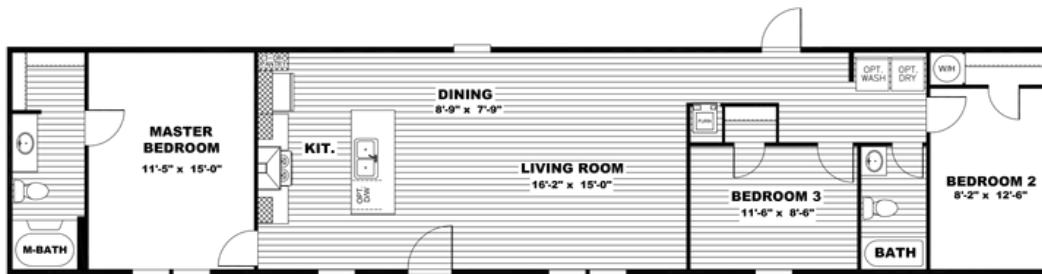

Model #: 55P16723A
Drawing #: 22-115044
16' x 72' The Breeze

#15 The Breeze I Model number: 22SSP16723AH19

3 beds • 2 baths • 1152 sq.ft. • 16' width • 72' depth

Our home building facilities invest in continuous product and process improvements. Plans, dimensions, features, materials, specifications and availability are subject to change without notice or obligation. Renderings and floor plans are representative likenesses of our homes and may differ from the actual homes. We invite you to tour a Home Center near you and inspect the highest value in quality housing available or call (217) 707-6203 to speak with a Home Consultant. Copyright 2017, CMH. All rights reserved.

<https://www.claytonhomeseffingham.com>

CLAYTON HOMES- EFFINGHAM

1402 E FAYETTE AVE
TEUTOPOLIS, IL 62467

Monday - Thursday: 9am to 6pm
Friday: 9am to 6pm
Saturday: 9am to 5pm
Sunday: Closed

(217) 707-6203