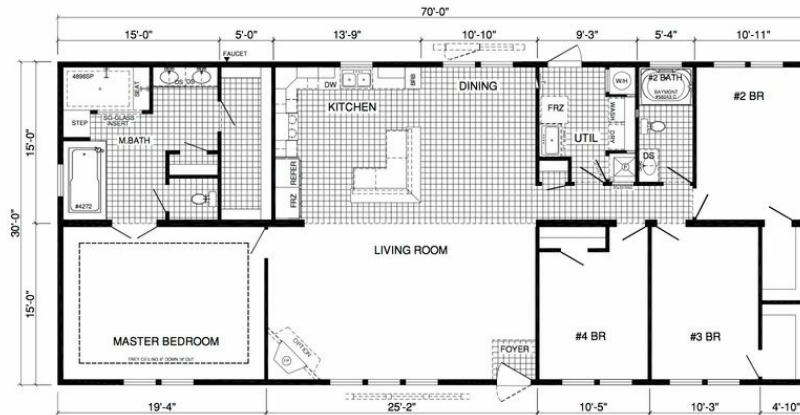

#4 The Legacy

#4 The Legacy Model number: DVD7403B

4 beds • 2 baths • 2240 sq.ft. • 32' width • 70' depth

Our home building facilities invest in continuous product and process improvements. Plans, dimensions, features, materials, specifications and availability are subject to change without notice or obligation. Renderings and floor plans are representative likenesses of our homes and may differ from the actual homes. We invite you to tour a Home Center near you and inspect the highest value in quality housing available or call (217) 707-6203 to speak with a Home Consultant. Copyright 2017, CMH. All rights reserved.

#4 The Legacy

"ASOLO II"
DEER VALLEY HOMEBUILDERS
MODEL: DVD-7403B
4-BEDROOM / 2-BATH
32 x 74 - Approx. 2100 Sq. Ft.
Date: 3/16/19 - 07
* All room dimensions include closets and square footage figures are approximate.

#4 The Legacy Model number: DVD7403B

4 beds • 2 baths • 2240 sq.ft. • 32' width • 70' depth

Our home building facilities invest in continuous product and process improvements. Plans, dimensions, features, materials, specifications and availability are subject to change without notice or obligation. Renderings and floor plans are representative likenesses of our homes and may differ from the actual homes. We invite you to tour a Home Center near you and inspect the highest value in quality housing available or call (217) 707-6203 to speak with a Home Consultant. Copyright 2017, CMH. All rights reserved.