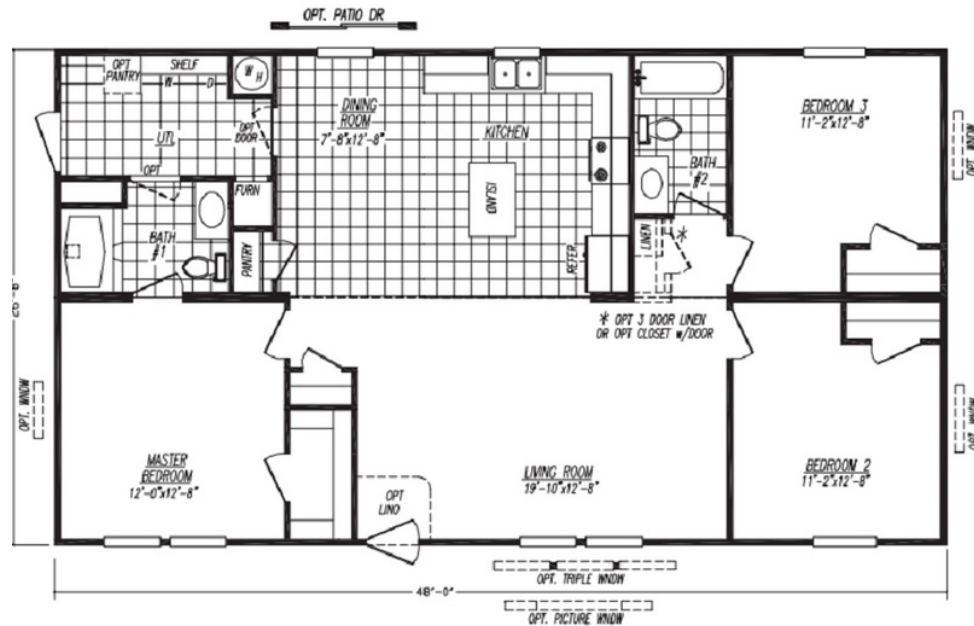

#5 The Cottage

#5 The Cottage Model number: 4483M

3 beds • 2 baths • 1344 sq.ft. • 28' width • 48' depth

Our home building facilities invest in continuous product and process improvements. Plans, dimensions, features, materials, specifications and availability are subject to change without notice or obligation. Renderings and floor plans are representative likenesses of our homes and may differ from the actual homes. We invite you to tour a Home Center near you and inspect the highest value in quality housing available or call (217) 707-6203 to speak with a Home Consultant. Copyright 2017, CMH. All rights reserved.

#5 The Cottage Model number: 4483M

3 beds • 2 baths • 1344 sq.ft. • 28' width • 48' depth

Our home building facilities invest in continuous product and process improvements. Plans, dimensions, features, materials, specifications and availability are subject to change without notice or obligation. Renderings and floor plans are representative likenesses of our homes and may differ from the actual homes. We invite you to tour a Home Center near you and inspect the highest value in quality housing available or call (217) 707-6203 to speak with a Home Consultant. Copyright 2017, CMH. All rights reserved.