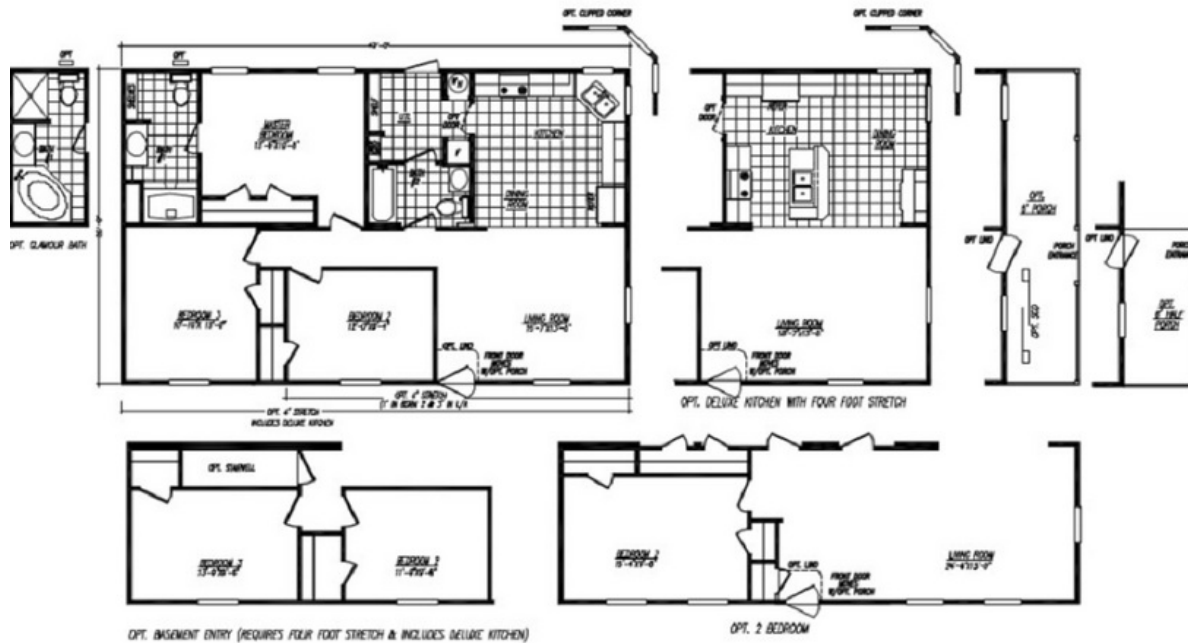

#7 The Panorama

#7 The Panorama Model number: 4423SM

3 beds • 2 baths • 1288 sq.ft. • 28' width • 46' depth

Our home building facilities invest in continuous product and process improvements. Plans, dimensions, features, materials, specifications and availability are subject to change without notice or obligation. Renderings and floor plans are representative likenesses of our homes and may differ from the actual homes. We invite you to tour a Home Center near you and inspect the highest value in quality housing available or call (217) 707-6203 to speak with a Home Consultant. Copyright 2017, CMH. All rights reserved.

#7 The Panorama Model number: 4423SM

3 beds • 2 baths • 1288 sq.ft. • 28' width • 46' depth

Our home building facilities invest in continuous product and process improvements. Plans, dimensions, features, materials, specifications and availability are subject to change without notice or obligation. Renderings and floor plans are representative likenesses of our homes and may differ from the actual homes. We invite you to tour a Home Center near you and inspect the highest value in quality housing available or call (217) 707-6203 to speak with a Home Consultant. Copyright 2017, CMH. All rights reserved.