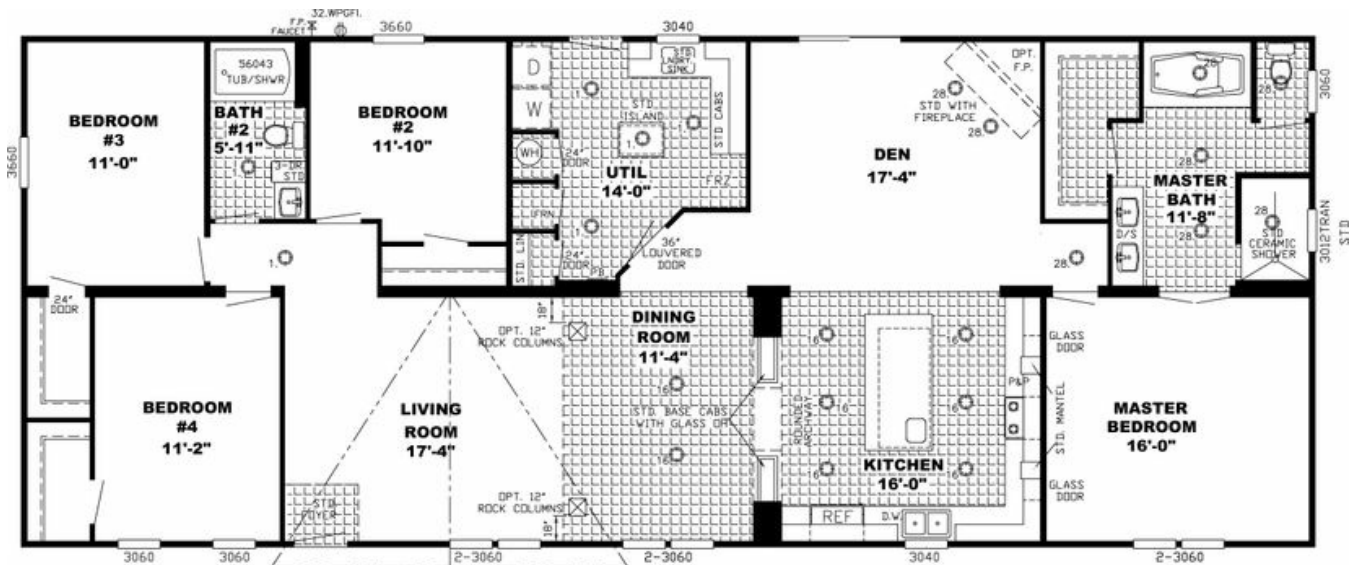

#8 The Stone

#8 The Stone Model number: 43EST32764AH17

4 beds • 2 baths • 2432 sq.ft. • 32' width • 76' depth

Our home building facilities invest in continuous product and process improvements. Plans, dimensions, features, materials, specifications and availability are subject to change without notice or obligation. Renderings and floor plans are representative likenesses of our homes and may differ from the actual homes. We invite you to tour a Home Center near you and inspect the highest value in quality housing available or call (217) 707-6203 to speak with a Home Consultant. Copyright 2017, CMH. All rights reserved.

#8 The Stone Model number: 43EST32764AH17

4 beds • 2 baths • 2432 sq.ft. • 32' width • 76' depth

Our home building facilities invest in continuous product and process improvements. Plans, dimensions, features, materials, specifications and availability are subject to change without notice or obligation. Renderings and floor plans are representative likenesses of our homes and may differ from the actual homes. We invite you to tour a Home Center near you and inspect the highest value in quality housing available or call (217) 707-6203 to speak with a Home Consultant. Copyright 2017, CMH. All rights reserved.