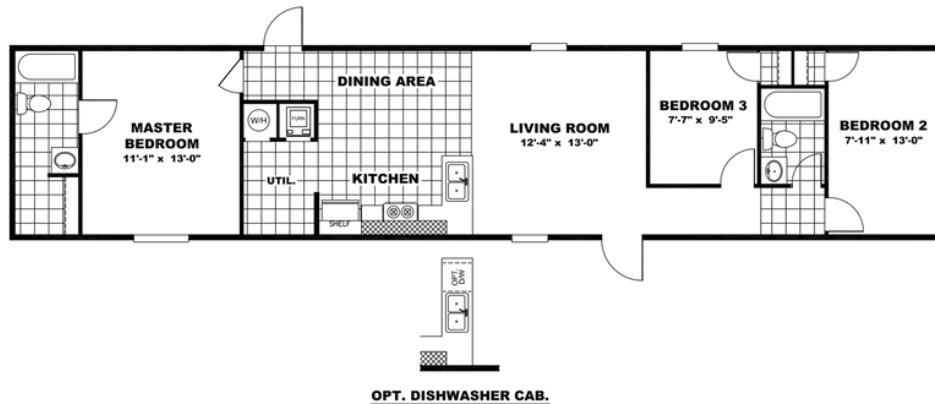

#12 TruElation

#12 TruElation Model number: 47TRU14663AH18
3 beds • 2 baths • 924 sq.ft. • 14' width • 66' depth

Our home building facilities invest in continuous product and process improvements. Plans, dimensions, features, materials, specifications and availability are subject to change without notice or obligation. Renderings and floor plans are representative likenesses of our homes and may differ from the actual homes. We invite you to tour a Home Center near you and inspect the highest value in quality housing available or call (217) 707-6203 to speak with a Home Consultant. Copyright 2017, CMH. All rights reserved.

#12 TruElation Model number: 47TRU14663AH18

3 beds • 2 baths • 924 sq.ft. • 14' width • 66' depth

Our home building facilities invest in continuous product and process improvements. Plans, dimensions, features, materials, specifications and availability are subject to change without notice or obligation. Renderings and floor plans are representative likenesses of our homes and may differ from the actual homes. We invite you to tour a Home Center near you and inspect the highest value in quality housing available or call (217) 707-6203 to speak with a Home Consultant. Copyright 2017, CMH. All rights reserved.